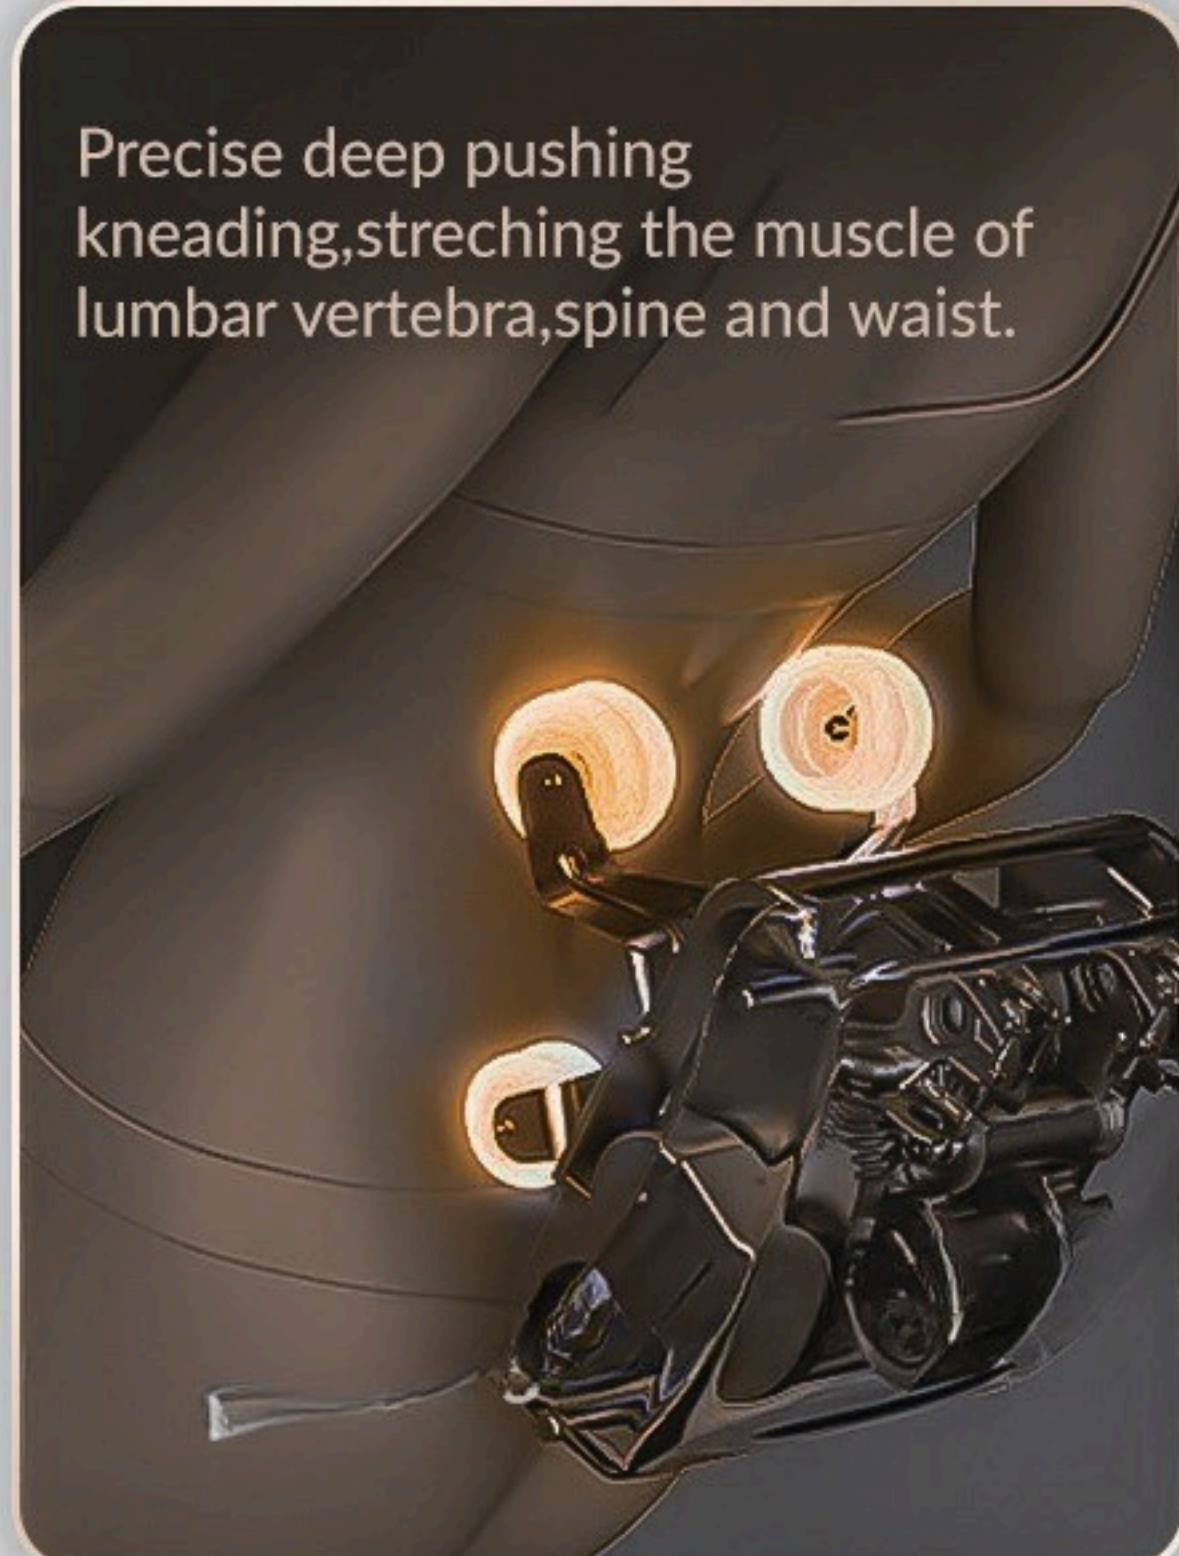

Combination of finger
pressure, kneading, tapping,
Tuina, claping, kneading&tapping,
relaxes tight muscle.

Considerate Foot&Calf Massages

INNOVATIVE Flexible SL Track Ergonomic Design

Our innovative flexible SL massage track achieves a **full 180° recline**, a smoother, flatter, and more comfortable posture for a **truly zero-gravity relaxation**.

Innovative flexible SL massage rail achieves **longer and more scientific massage coverage** to massage your **neck, back, waist and buttock** more comfortably and deeply.

SUPER LONG/ STRONG ALLOY SL GUIDE RAIL