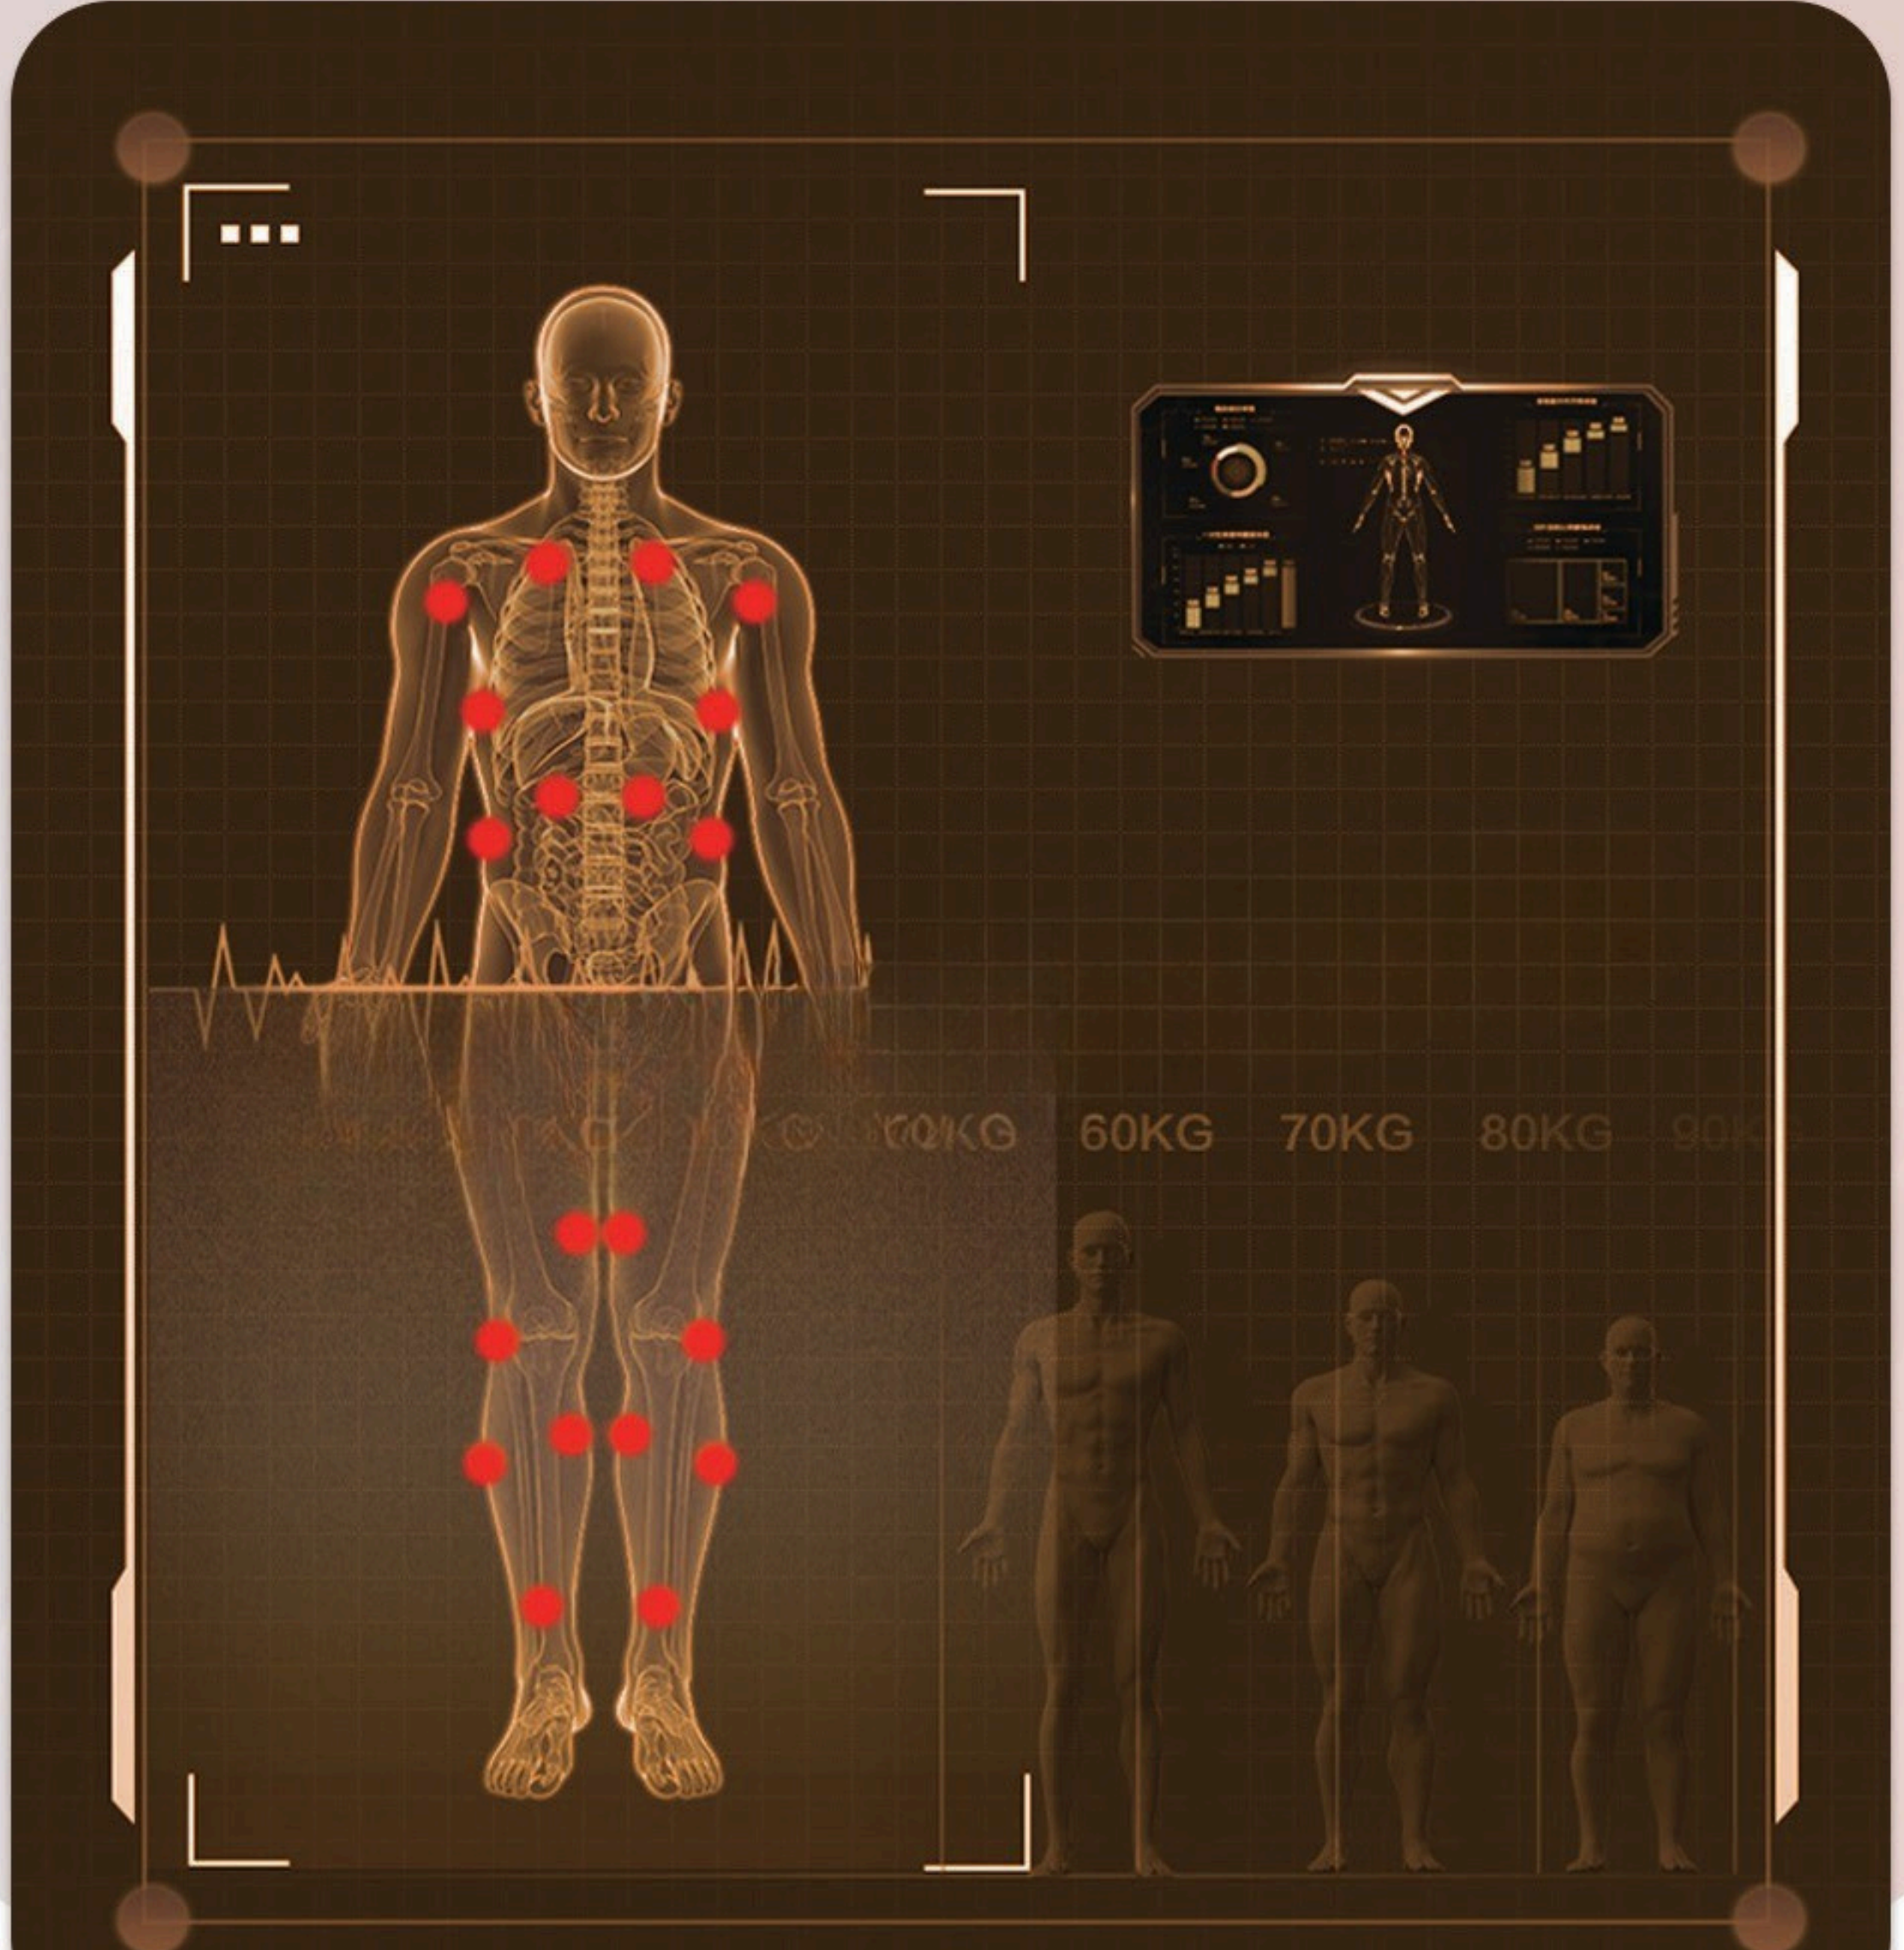

02

Flexible SL massage rail, fitting human shape precisely, can lay down for 180 degree.

03

Strong air pressure massage for leg sides

04

Big and strong air pressure massages parts for full body

05

Innovative swinging and stretching function for foot and ankle

Smart body Detection

Smart sensor chip helps to find the right neck position and leg length of different users to get preciser and more comfortable massages.

Intelligent Sensing Spinal Curve Intelligent adaptation

AI Intelligent CNC Detection

Height / Body Shape / Shoulder Position **Multi-Dimensional Sensing**

AI intelligent touch pressure sensing + infrared light dual detection of the user's body shape, first collect the height and body shape data from the whole, and then further accurate positioning through shoulder position detection, so that the massage accuracy can be accurate to the millimeter level.

Advanced Soothing 4D Mechanism

Achieving precise and comfortable massages,
getting impressively deep relaxation.

The massages are deep, more powerful and with a great combination of
hardness and softness, achieving the wonderful massage experience.