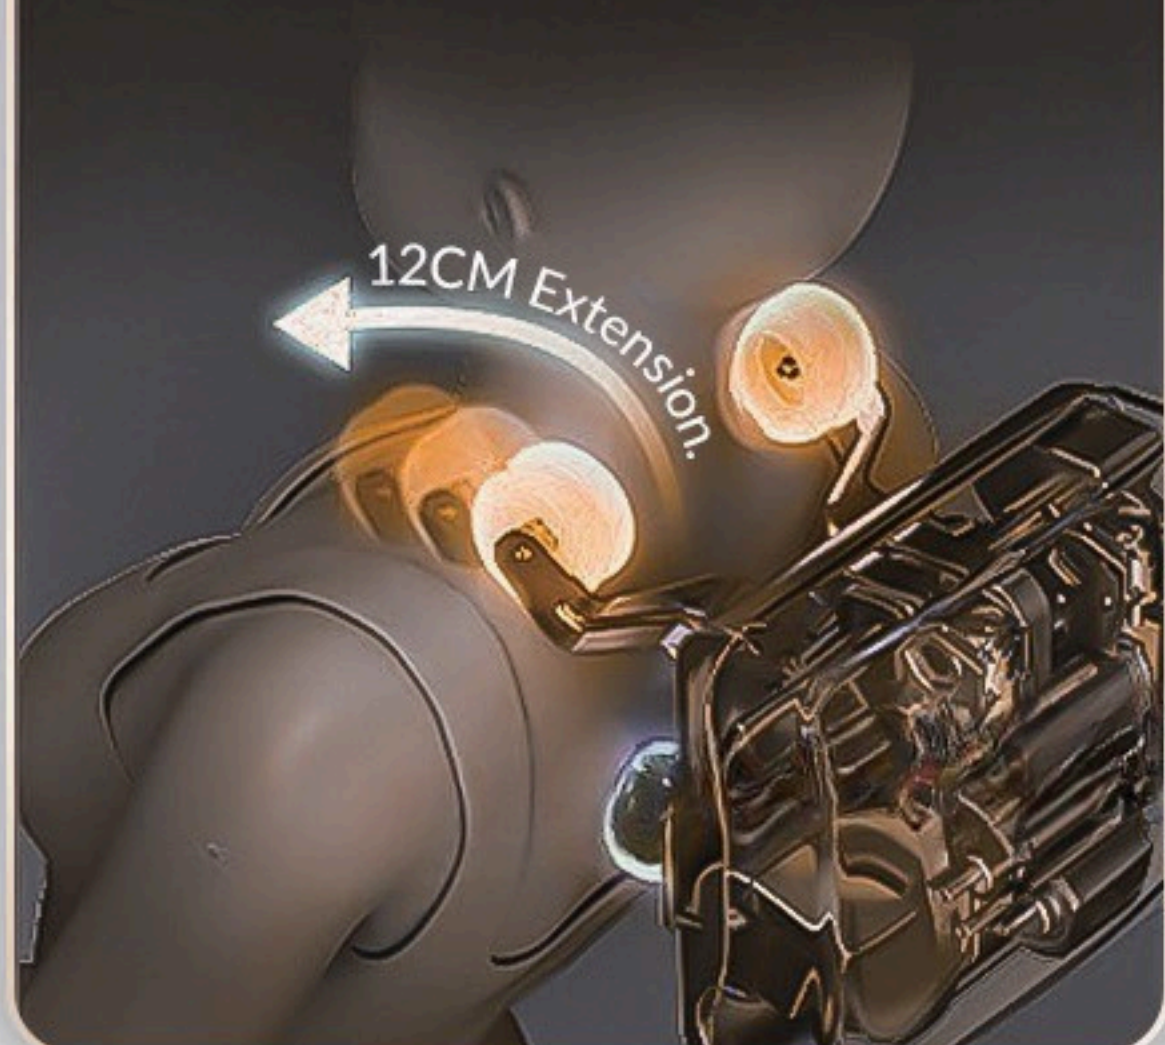

Extending forward to achieve
deeper massages.