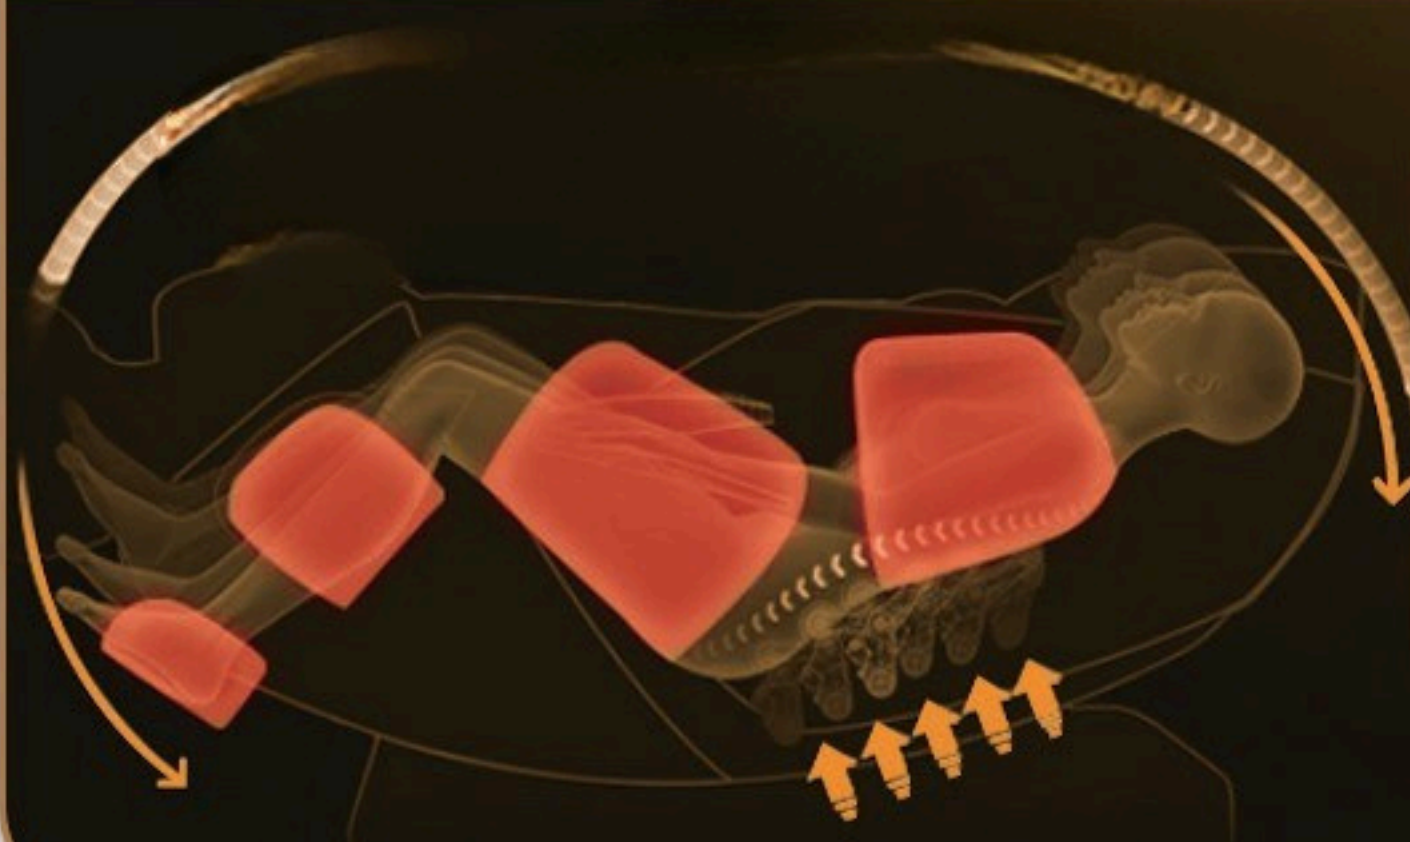

Special U-shaped Airbag Wrapping Pressing Massage combining with considerate bump points massage freeing your hands and arms after long-day work.

Upgraded Full Body Yoga Stretch By Innovative Robot Leg

Ultra Strong&Scientific *Full Body Stretch*— For Shoulder/Arm/Waist/Back/Leg/Foot, relieving fatigue and improving blood circulation.

Experience a yoga-inspired stretch as shoulder and arm airbags inflate together to stretch your full body deeply and scientifically.

Japanese balanced traction stretching-The air bag tightly buckles the ankle, pulls and stretches forward in a balanced way,stretching the lumbar spine.

Thai dynamic traction stretching-While the shoulder airbags are fastened and squeeze the shoulders tightly, the leg machine is pressed down, the waist back mechanism is pushed up, so the waist and legs are deeply stretched.

Zero Gravity Relaxation

Simulate feeling of weightlessness in outer space, place the center of gravity on the hips, reduce the pressure on the spine, and let the body naturally relax at a deeper level.