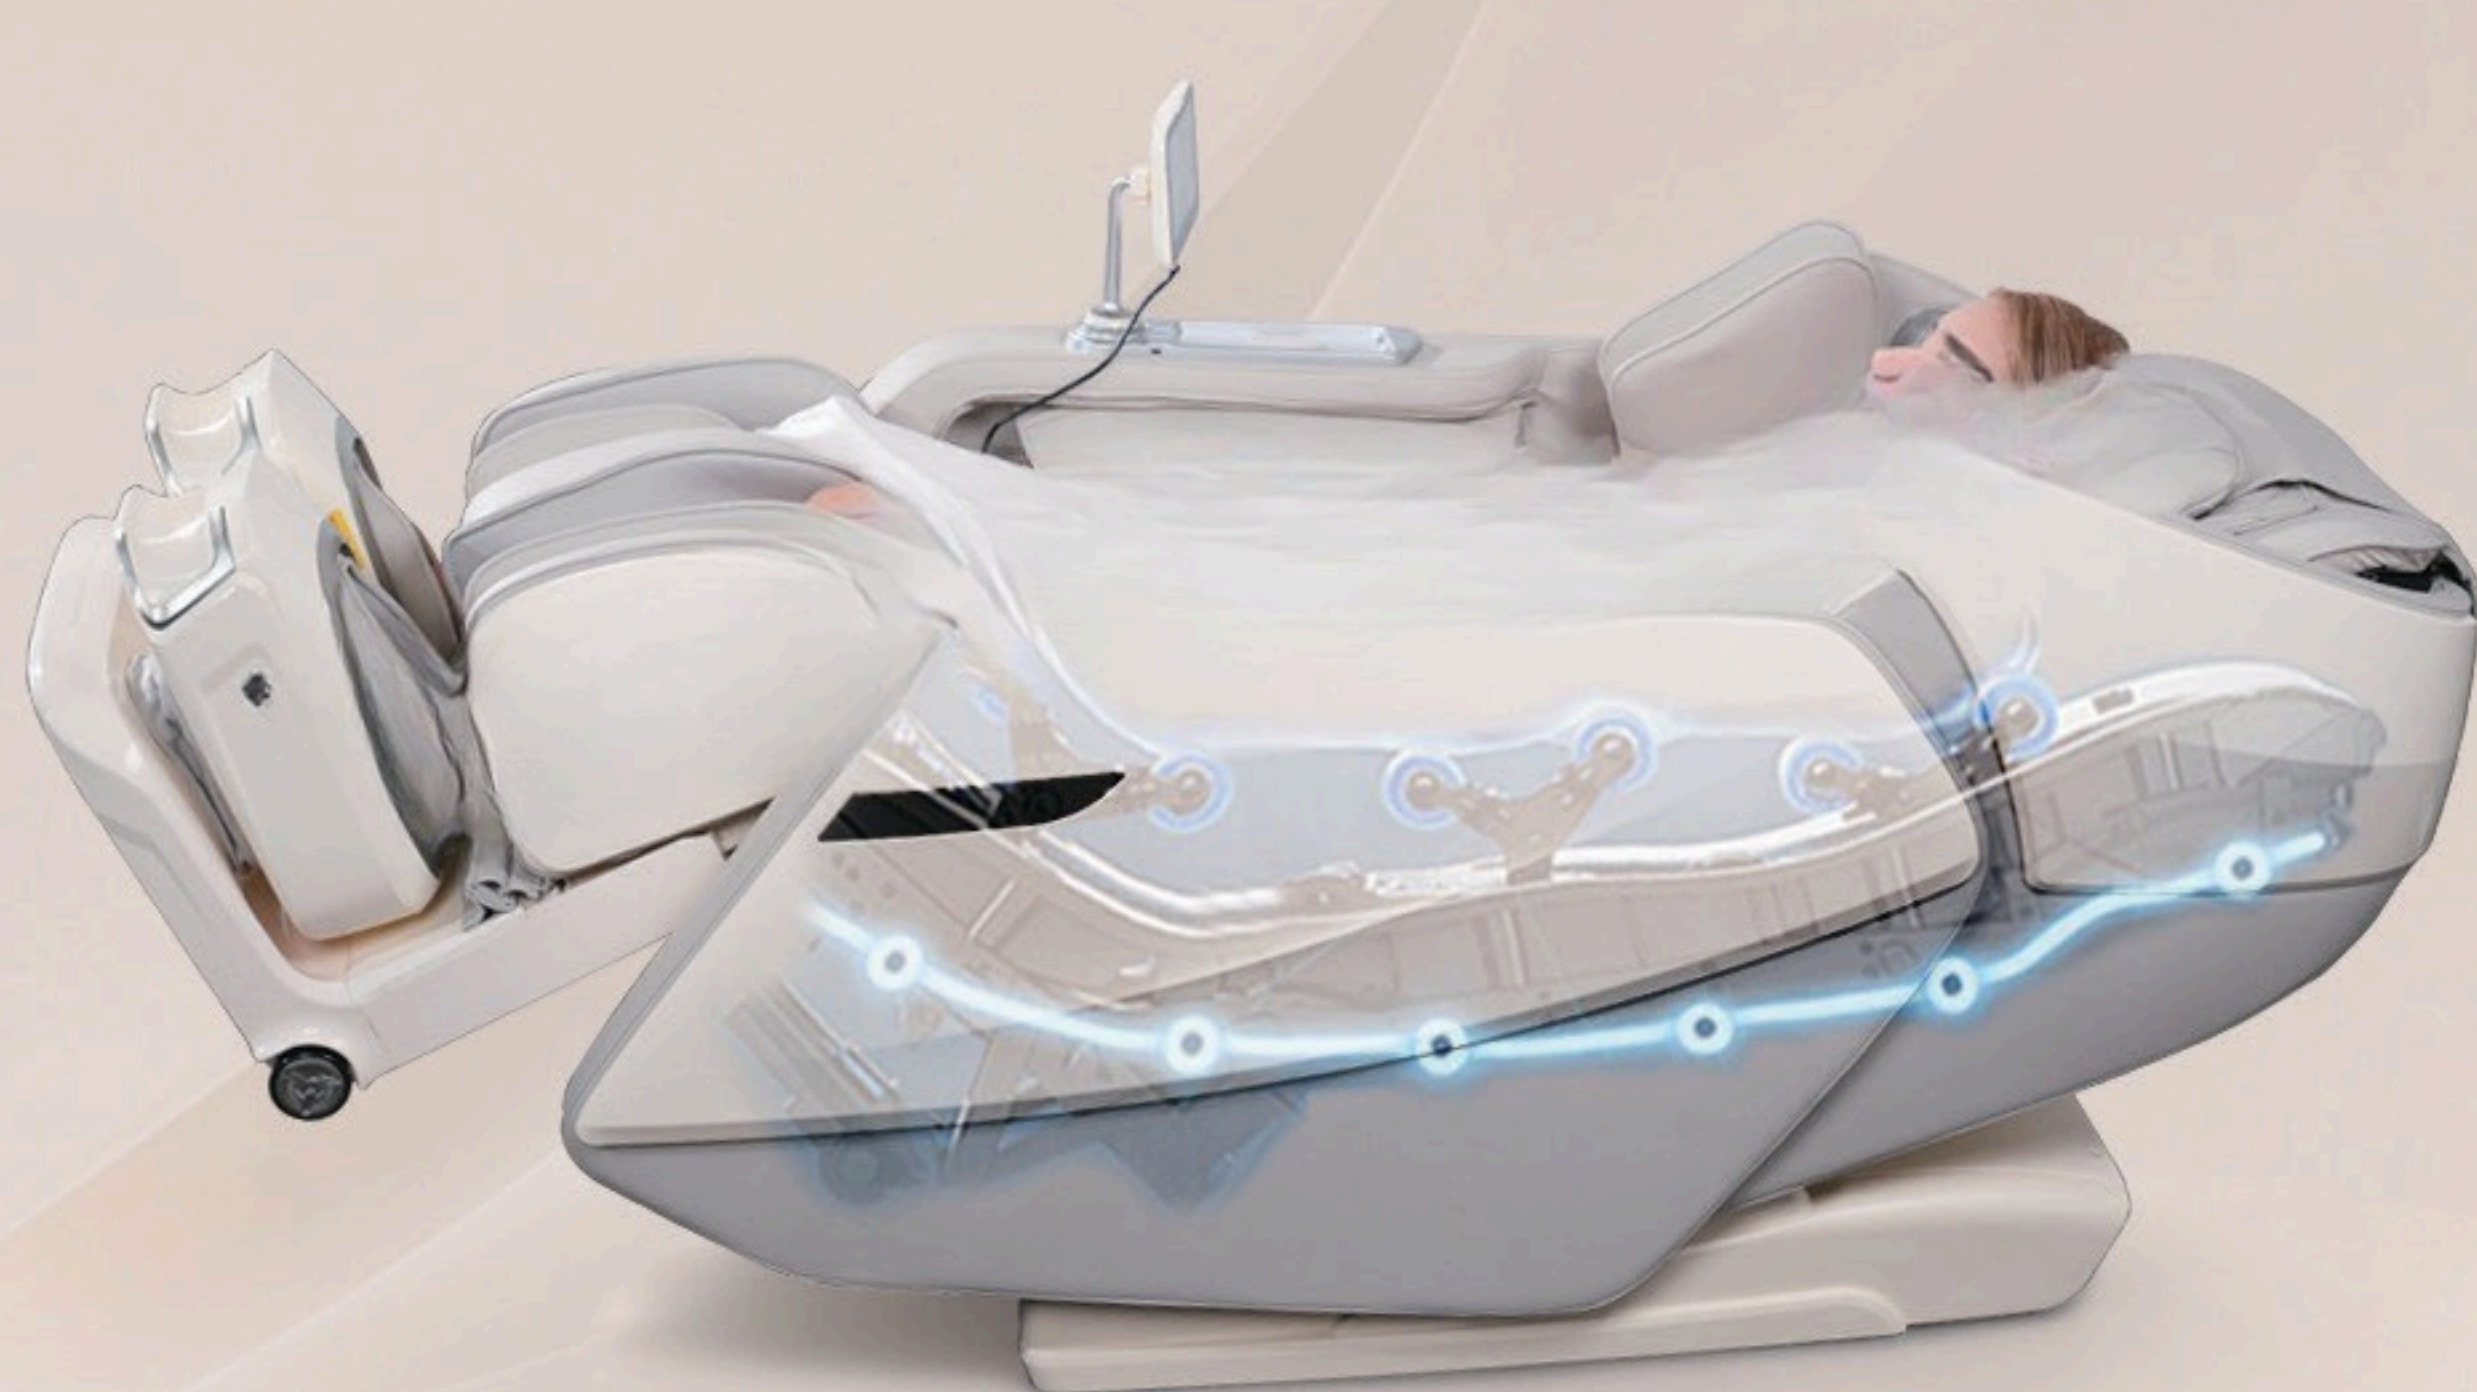

Smart body Detection

Smart sensor chip helps to find the right neck position and leg length of different users to get preciser and more comfortable massages.

Intelligent Sensing Spinal Curve Intelligent adaptation

Combination of finger
pressure, kneading, tapping,
Tuina, claping, kneading&tapping,
relaxes tight muscle.

Considerate Foot&Calf Massages

INNOVATIVE Flexible SL Track Ergonomic Design

Our innovative flexible SL massage track achieves a **full 180° recline**, a smoother, flatter, and more comfortable posture for a **truly zero-gravity relaxation**.

Innovative flexible SL massage rail achieves **longer and more scientific massage coverage** to massage your **neck, back, waist and buttock** more comfortably and deeply.

SUPER LONG/ STRONG ALLOY SL GUIDE RAIL

SL-TYPE CURVED TRACK

At the lumbar part corresponding to the human body, the guide rail of the massage chair is specially curved, in order to better fit the back curve of the human body, the massage area can be covered from below the scapular to above the hip.