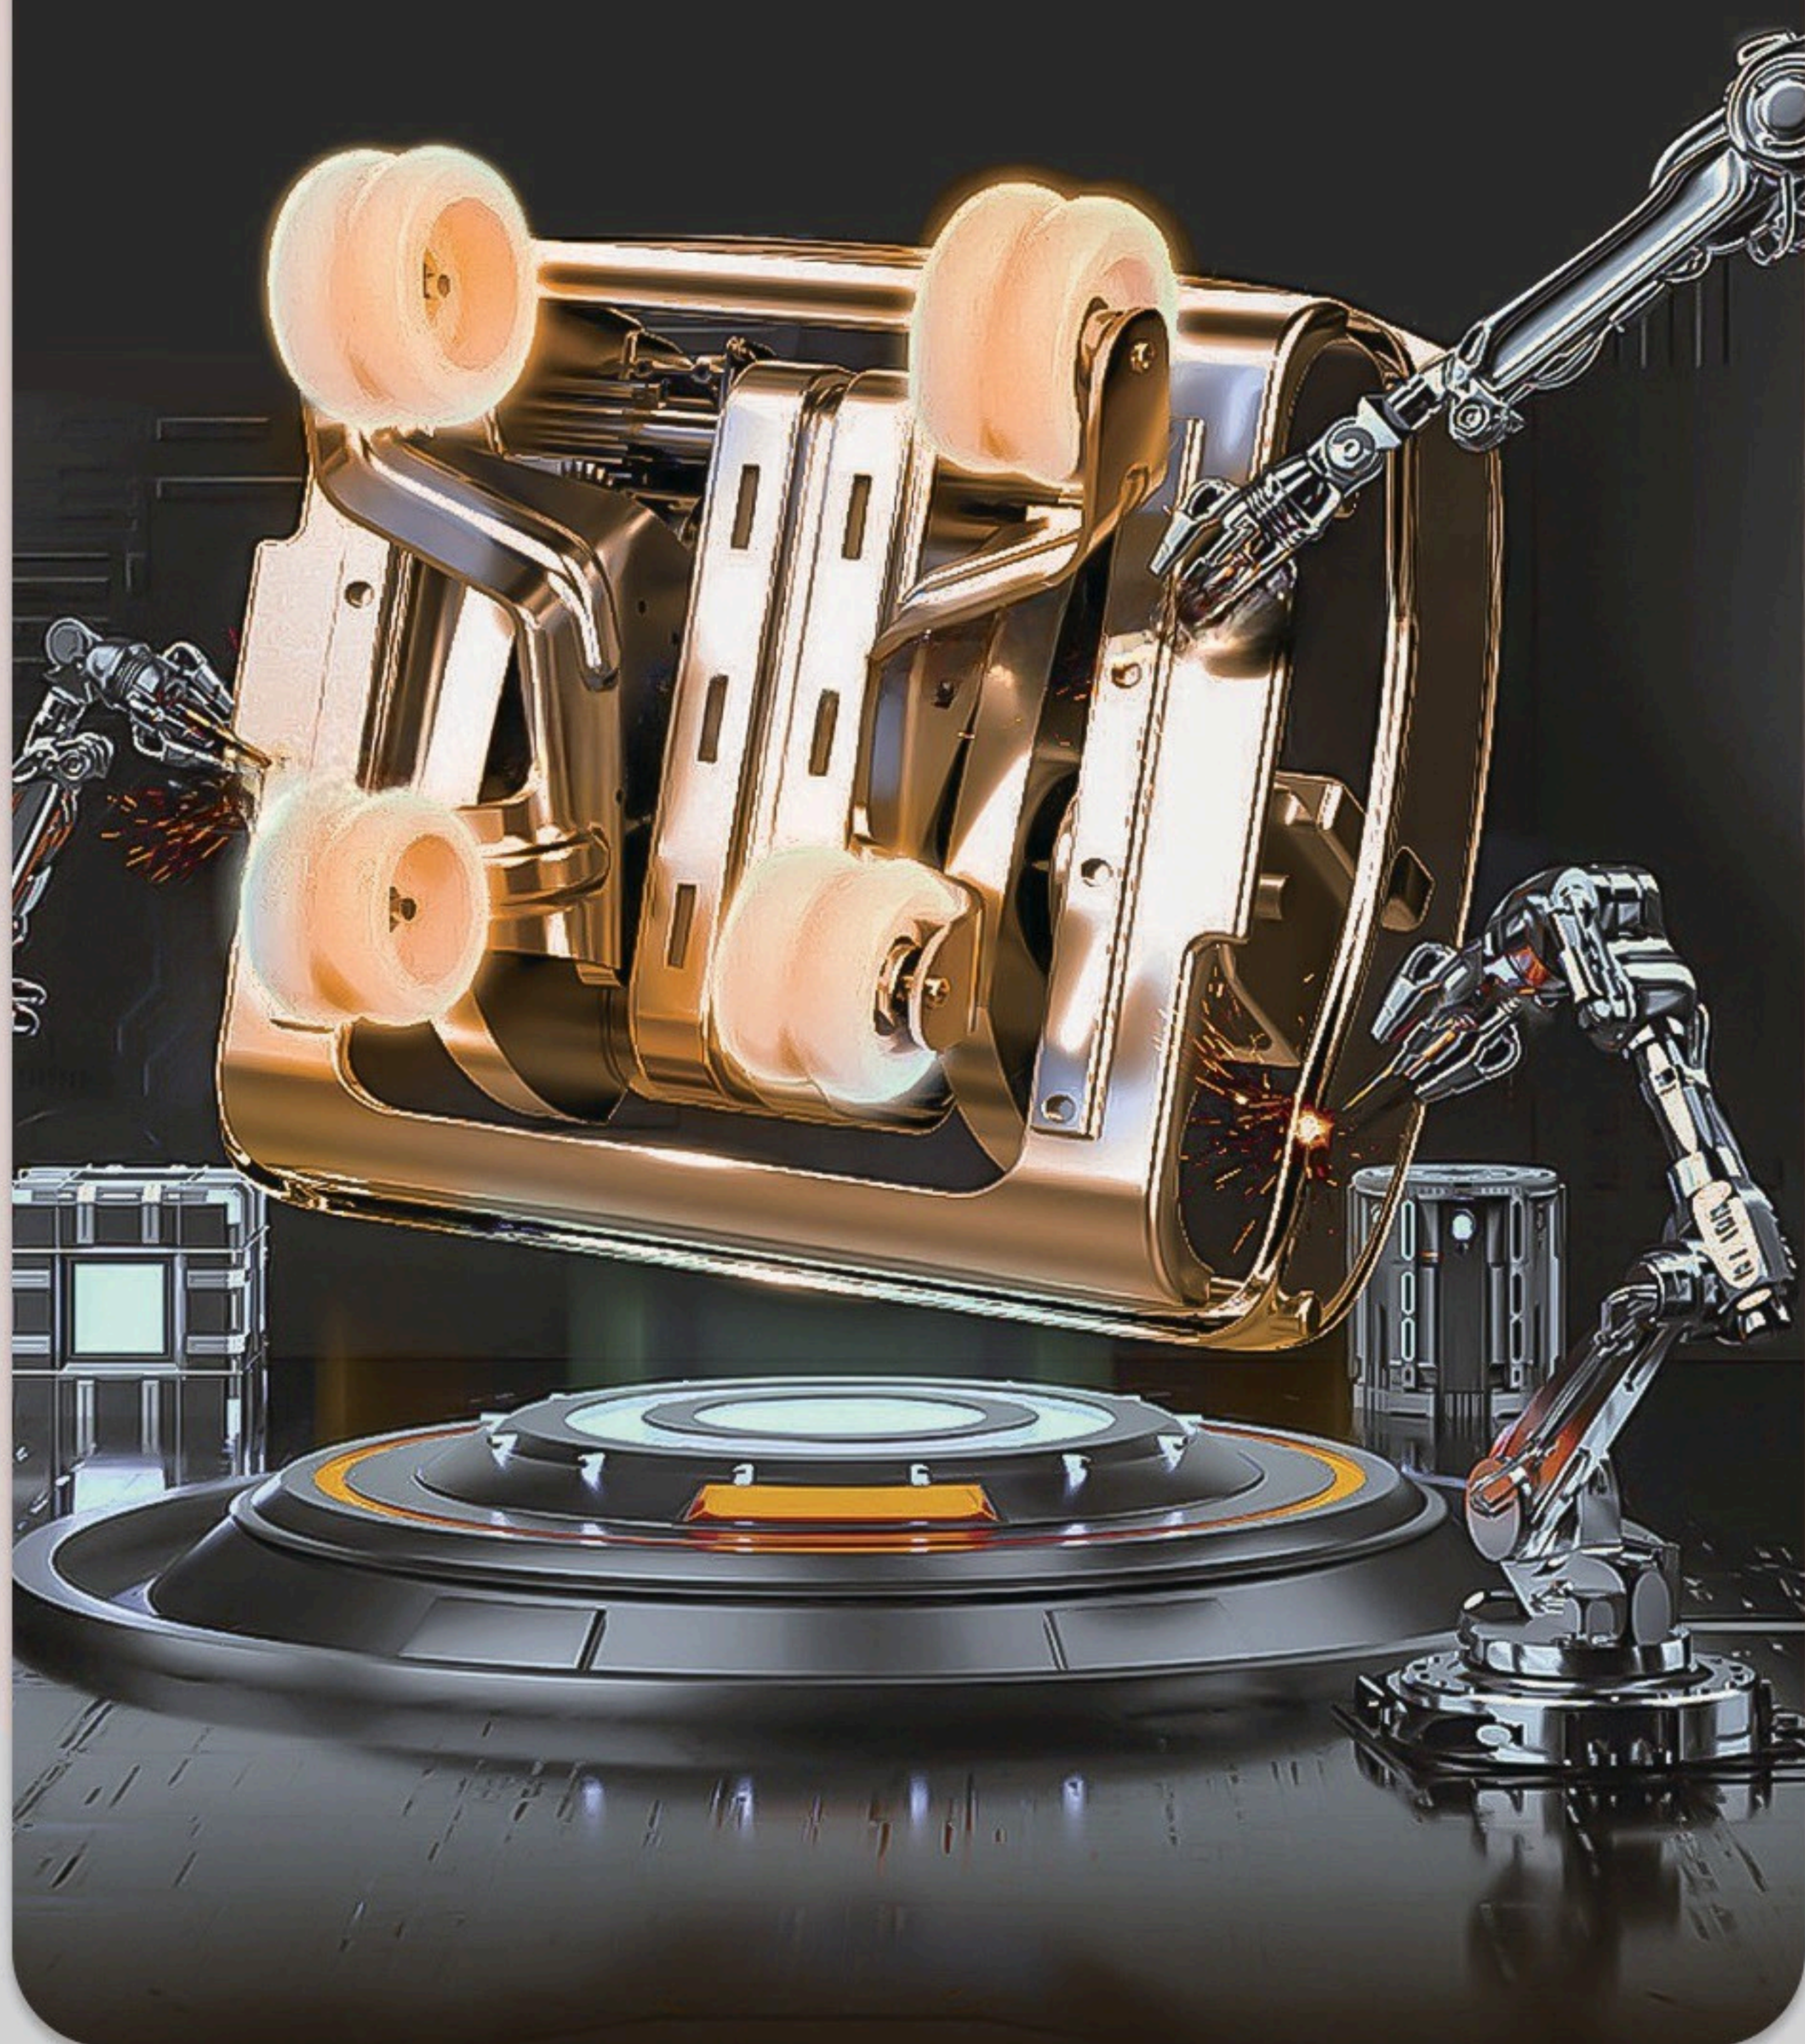

Advanced Soothing 4D Mechanism

Achieving precise and comfortable massages,
getting impressively deep relaxation.

The massages are deep, more powerful and with a great combination of
hardness and softness, achieving the wonderful massage experience.