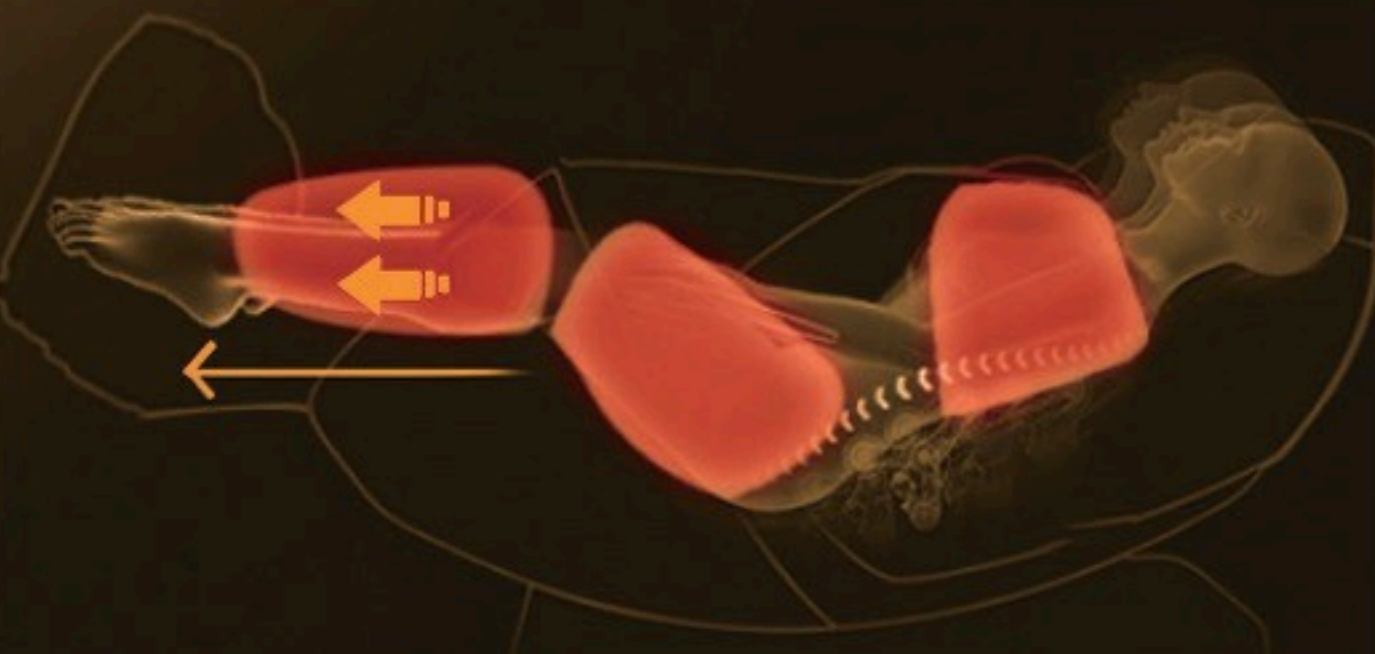

Special U-shaped Airbag Wrapping Pressing Massage combining with considerate bump points massage freeing your hands and arms after long-day work.

Upgraded Full Body Yoga Stretch By Innovative Robot Leg

Ultra Strong&Scientific *Full Body Stretch*— For Shoulder/Arm/Waist/Back/Leg/Foot, relieving fatigue and improving blood circulation.

Experience a yoga-inspired stretch as shoulder and arm airbags inflate together to stretch your full body deeply and scientifically.

Japanese balanced traction stretching-The air bag tightly buckles the ankle, pulls and stretches forward in a balanced way,stretching the lumbar spine.

Thai dynamic traction stretching-While the shoulder airbags are fastened and squeeze the shoulders tightly, the leg machine is pressed down, the waist back mechanism is pushed up, so the waist and legs are deeply stretched.

Zero Gravity Relaxation

Simulate feeling of weightlessness in outer space, place the center of gravity on the hips, reduce the pressure on the spine, and let the body naturally relax at a deeper level.