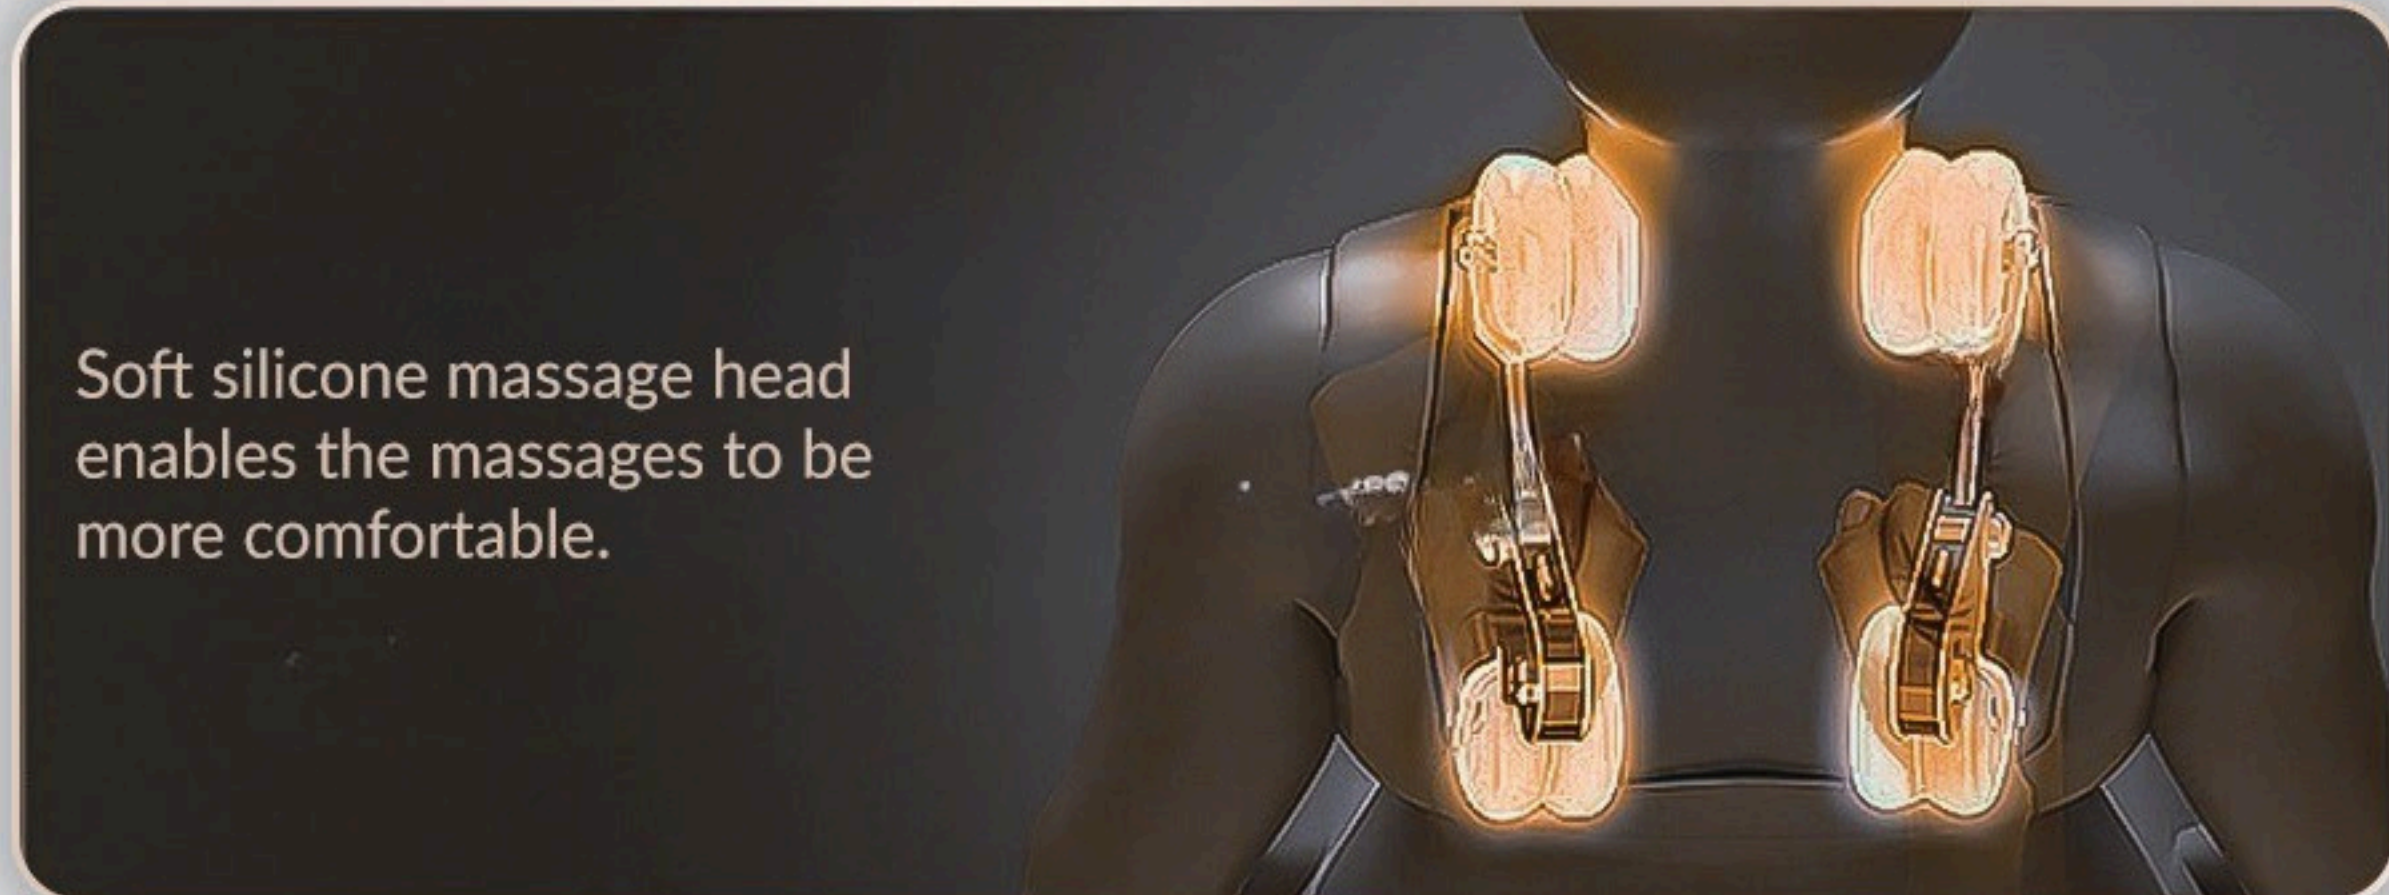

Smart body Detection

Smart sensor chip helps to find the right neck position and leg length of different users to get preciser and more comfortable massages.

Intelligent Sensing Spinal Curve Intelligent adaptation

Advanced Soothing 4D Mechanism

Achieving precise and comfortable massages,
getting impressively deep relaxation.

The massages are deep, more powerful and with a great combination of
hardness and softness, achieving the wonderful massage experience.

Extending forward to achieve
deeper massages.

Back extension massage
achieves wider massager area.

Soft silicone massage head
enables the massages to be
more comfortable.

Precise deep pushing
kneading, stretching the muscle of
lumbar vertebra, spine and waist.

Innovative flexible SL massage rail achieves **longer and more scientific massage coverage** to massage your **neck, back, waist and buttock** more comfortably and deeply.

SUPER LONG/ STRONG ALLOY SL GUIDE RAIL