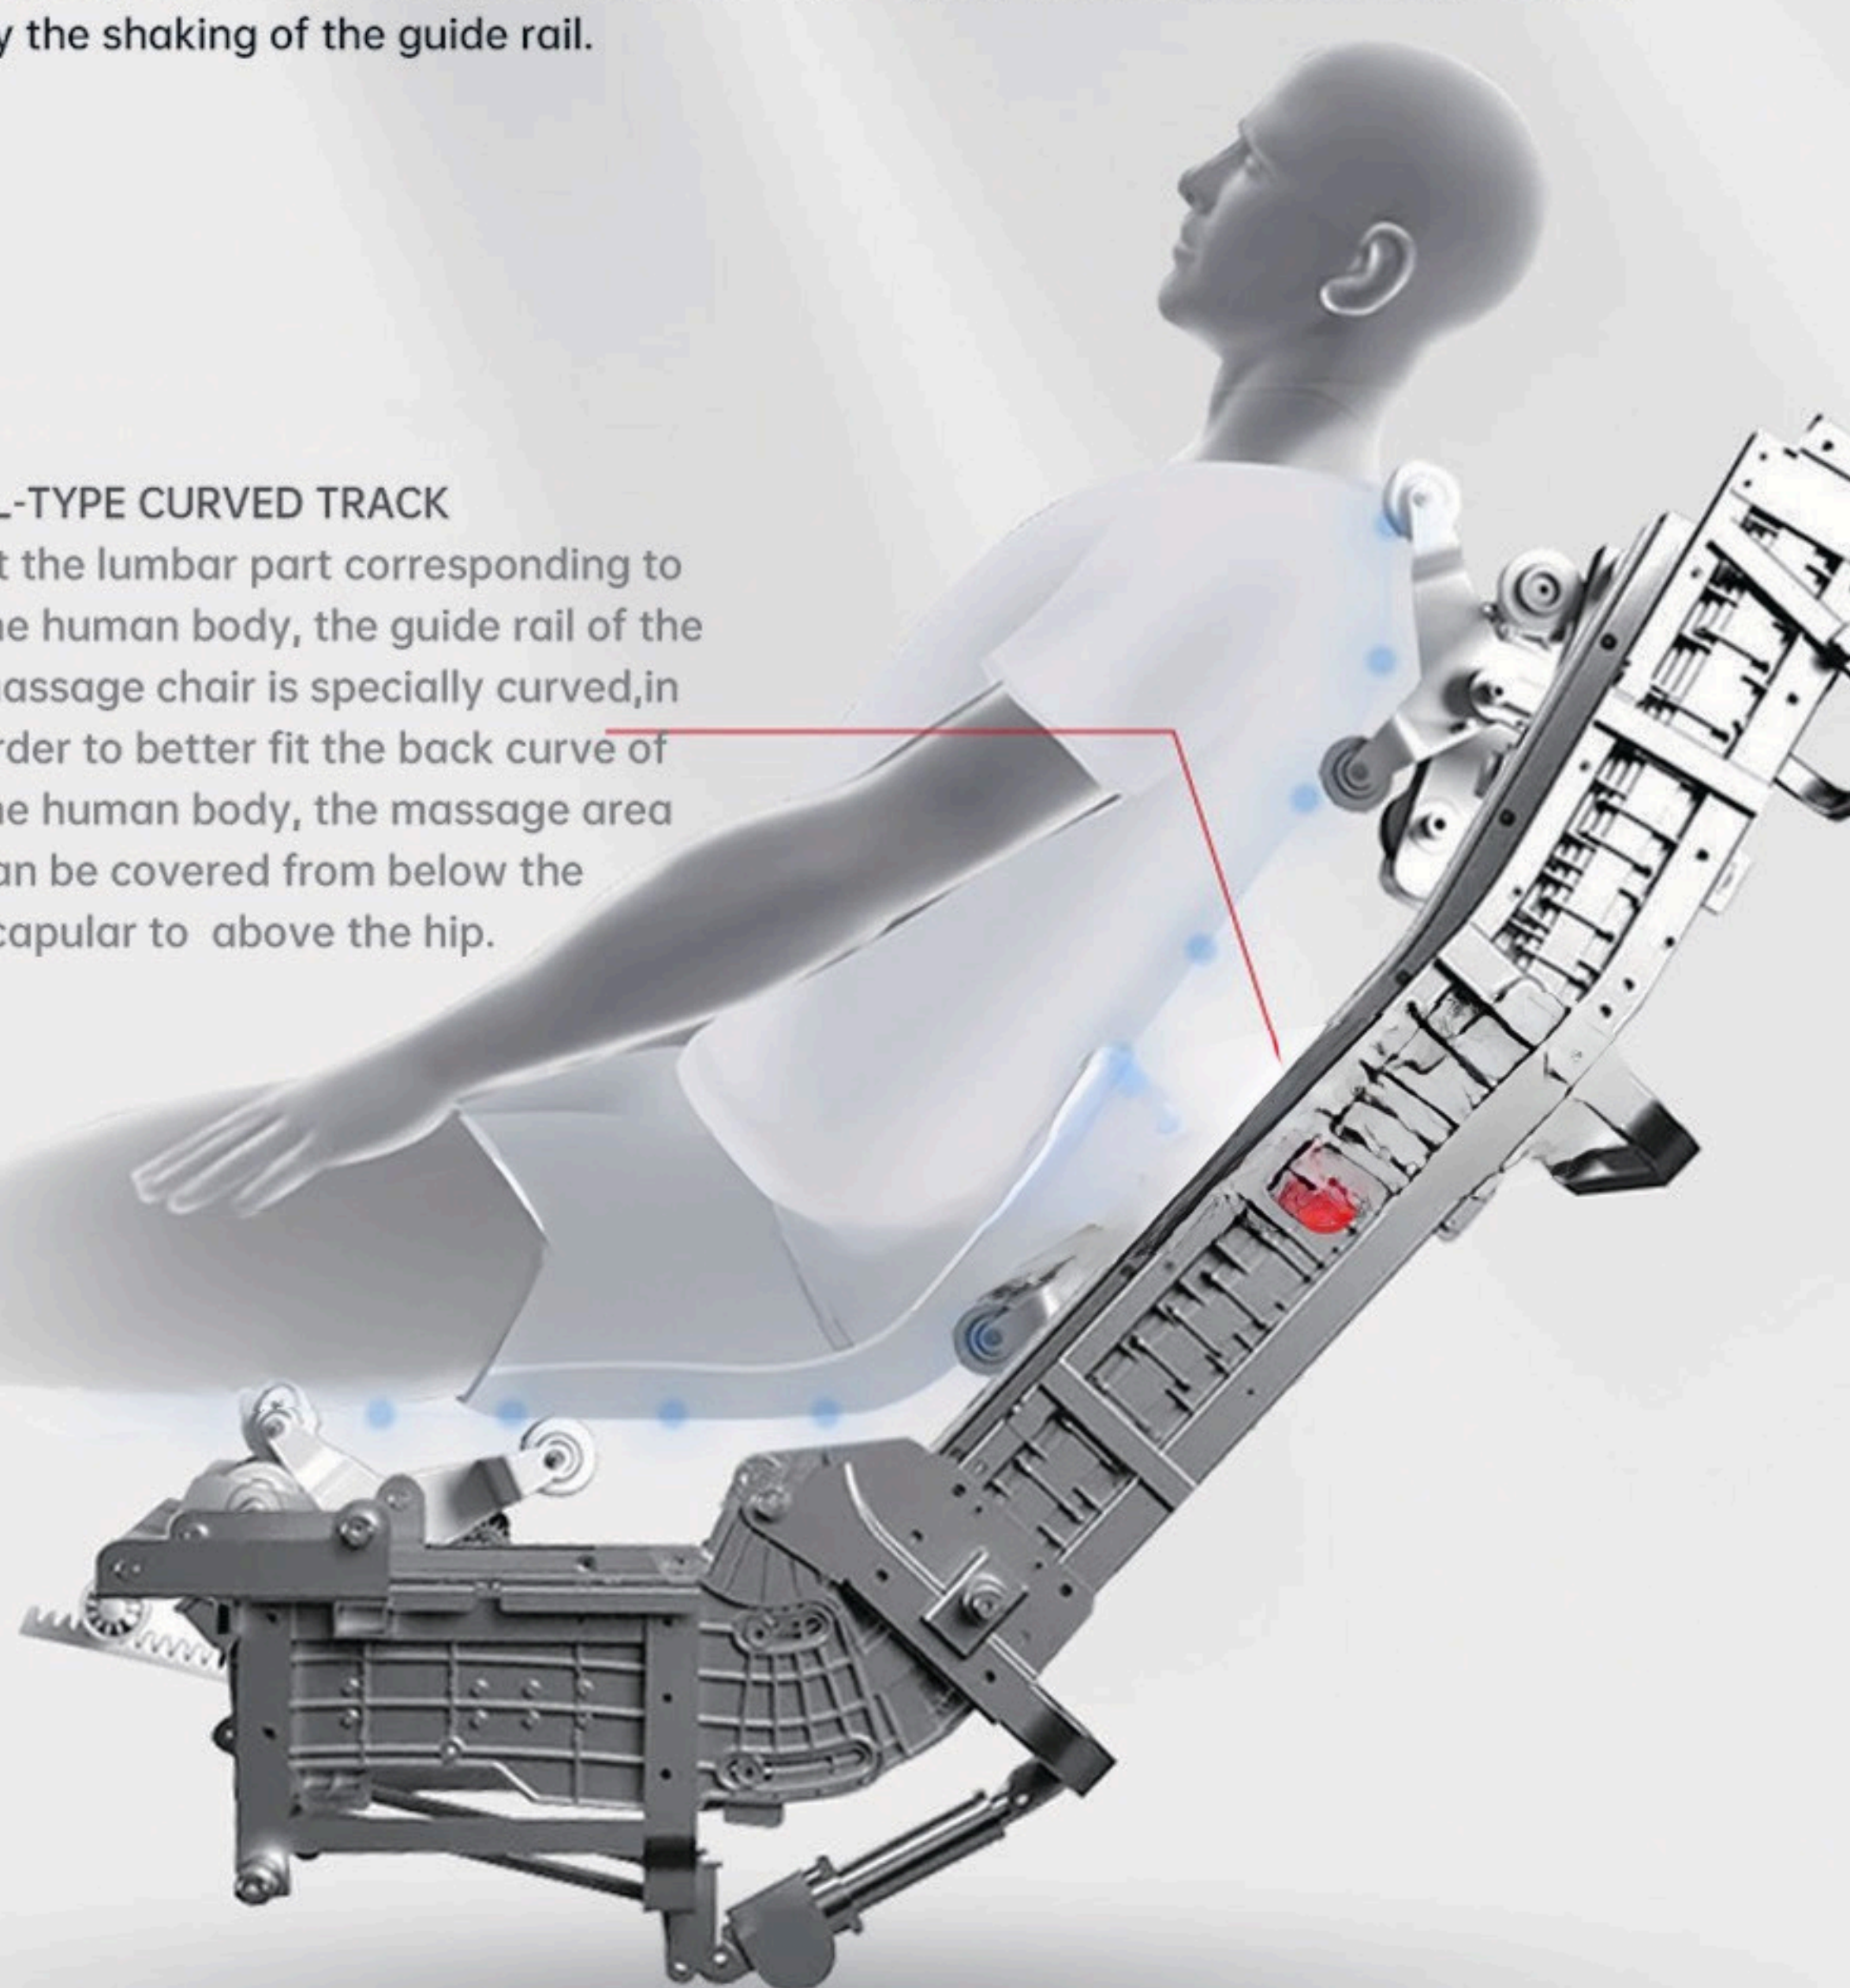

Combination of finger
pressure, kneading, tapping,
Tuina, claping, kneading&tapping,
relaxes tight muscle.

Considerate Foot&Calf Massages

INNOVATIVE Flexible SL Track Ergonomic Design

Our innovative flexible SL massage track achieves a **full 180° recline**, a smoother, flatter, and more comfortable posture for a **truly zero-gravity relaxation**.

Innovative flexible SL massage rail achieves **longer and more scientific massage coverage** to massage your **neck, back, waist and buttock** more comfortably and deeply.

SUPER LONG/ STRONG ALLOY SL GUIDE RAIL

**People With Different Sizes Can
Sit And Lie Comfortably**

The length of the guide rail determines the massage stroke. The 145cm long guide rail can massage from the neck to the thigh. The weight of the guide rail determines the stability of the massage. The alloy guide rail is stronger and heavier, and the massage process is as stable as Mount Tai to avoid the deviation massage caused by the shaking of the guide rail.

SL-TYPE CURVED TRACK

At the lumbar part corresponding to the human body, the guide rail of the massage chair is specially curved, in order to better fit the back curve of the human body, the massage area can be covered from below the scapular to above the hip.