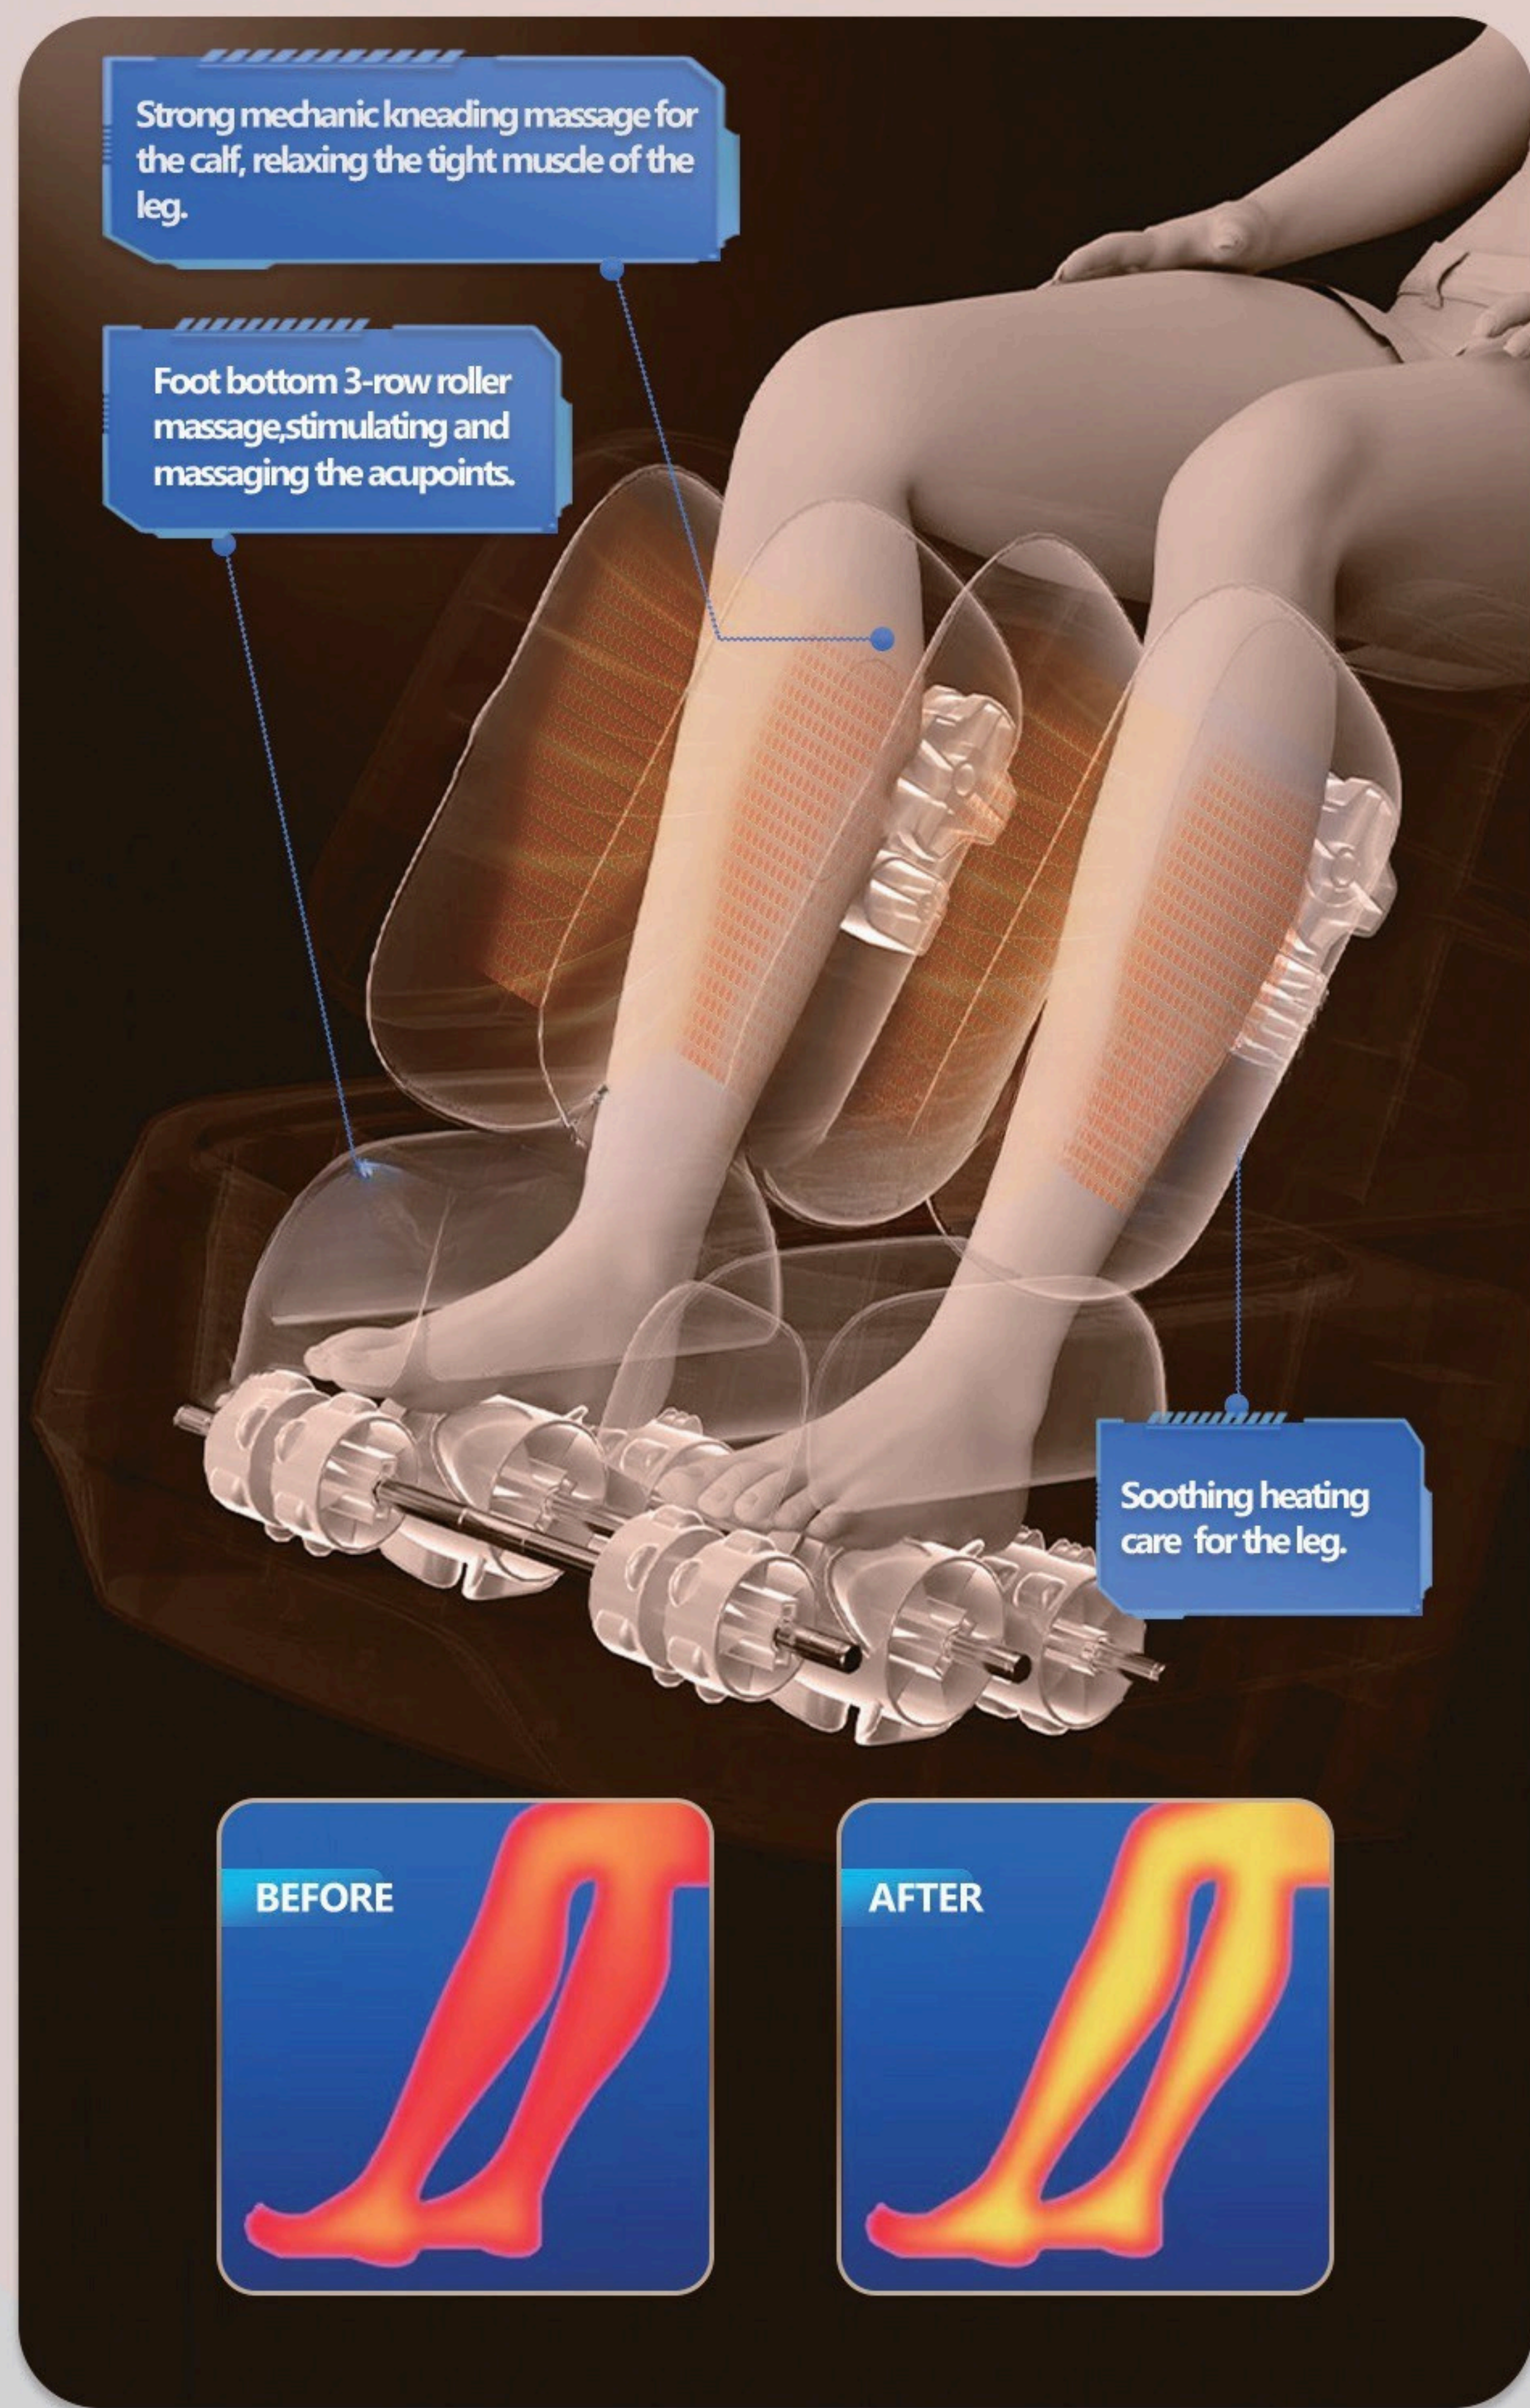

Smart body Detection

Smart sensor chip helps to find the right neck position and leg length of different users to get preciser and more comfortable massages.

Intelligent Sensing Spinal Curve Intelligent adaptation

Extending forward to achieve
deeper massages.

Back extension massage
achieves wider massager area.

Soft silicone massage head
enables the massages to be
more comfortable.

Precise deep pushing
kneading, stretching the muscle of
lumbar vertebra, spine and waist.

Combination of finger
pressure, kneading, tapping,
Tuina, claping, kneading&tapping,
relaxes tight muscle.

Considerate Foot&Calf Massages

INNOVATIVE Flexible SL Track Ergonomic Design

Our innovative flexible SL massage track achieves a **full 180° recline**, a smoother, flatter, and more comfortable posture for a **truly zero-gravity relaxation**.

Innovative flexible SL massage rail achieves **longer and more scientific massage coverage** to massage your **neck, back, waist and buttock** more comfortably and deeply.

SUPER LONG/ STRONG ALLOY SL GUIDE RAIL