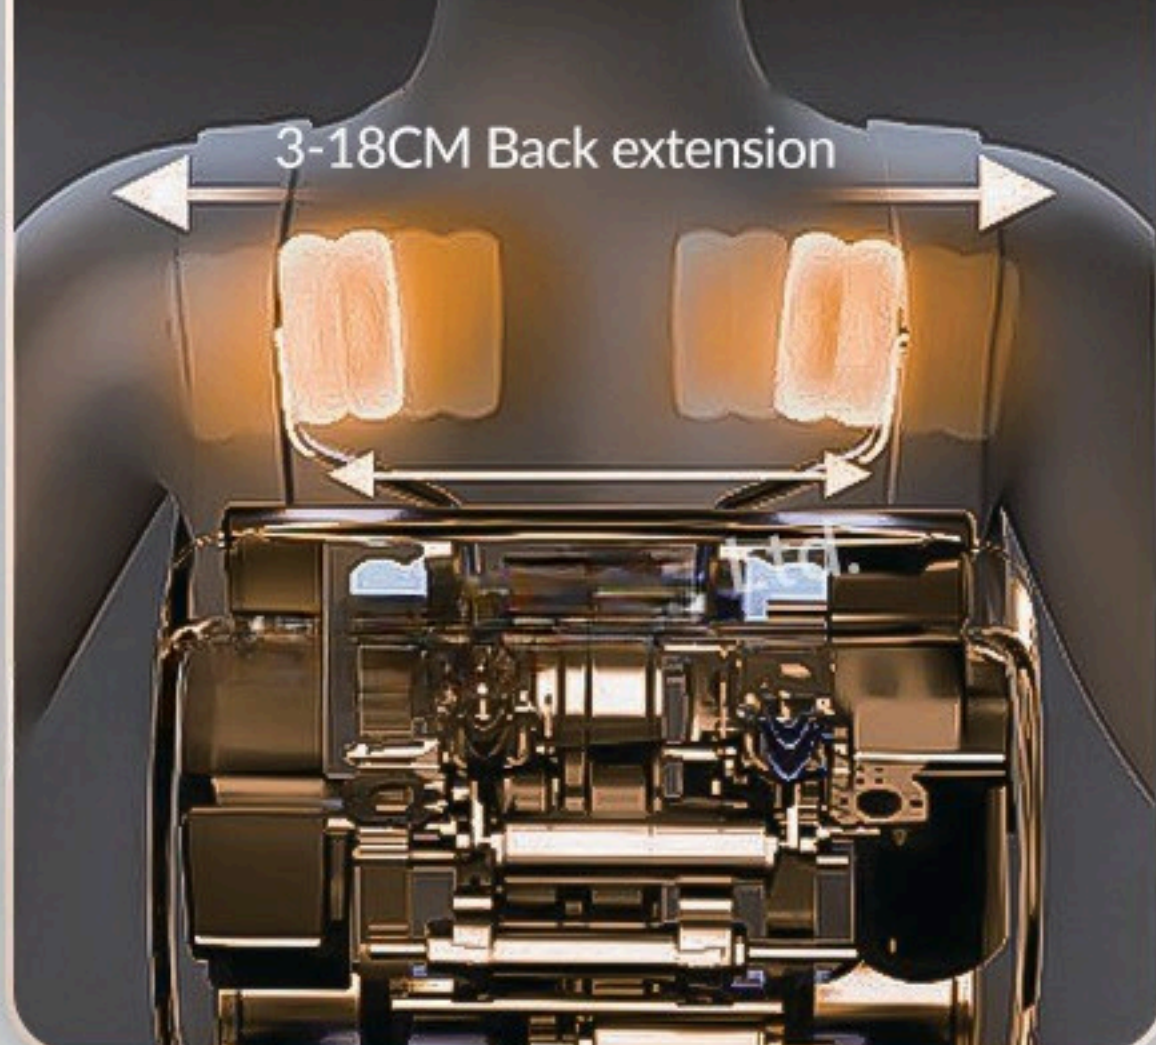

Smart body Detection

Smart sensor chip helps to find the right neck position and leg length of different users to get preciser and more comfortable massages.

Intelligent Sensing Spinal Curve Intelligent adaptation

AI Intelligent CNC Detection

Height / Body Shape / Shoulder Position **Multi-Dimensional Sensing**

AI intelligent touch pressure sensing + infrared light dual detection of the user's body shape, first collect the height and body shape data from the whole, and then further accurate positioning through shoulder position detection, so that the massage accuracy can be accurate to the millimeter level.

Advanced Soothing 4D Mechanism

Achieving precise and comfortable massages,
getting impressively deep relaxation.

The massages are deep, more powerful and with a great combination of
hardness and softness, achieving the wonderful massage experience.

Extending forward to achieve
deeper massages.

Back extension massage
achieves wider massager area.

Soft silicone massage head
enables the massages to be
more comfortable.

Precise deep pushing
kneading, stretching the muscle of
lumbar vertebra, spine and waist.